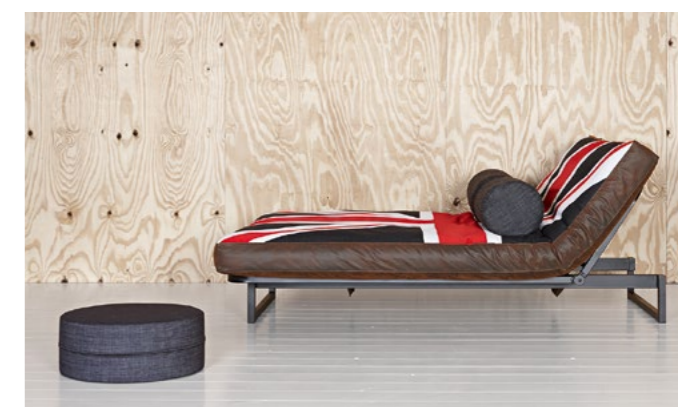

Fraction frame

- 140 x 200 cm
- Optional mattress
- Ijack cover
- Roll cushions dess. 388
- Deconstructed dess. 388