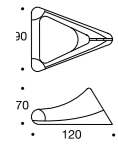

Player 300

Design by Innovation Design Office 2011
Original Innovation / All rights reserved
Volume: Inside 300 litre EPS Beads
Textiles: Available in all textiles. See page 65

Istar Player 200

Design by Innovation Design Office 2011
Original Innovation / All rights reserved

Volume: Inside 200 litre EPS Beads
Special styles: Only available as shown