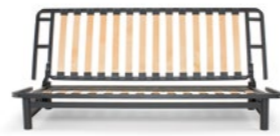

Design Your personal sofa bed

_ and keep it for the rest of your life

The "Innovation Cotton Mattress Concept" is a modular concept that will enable you to combine mattress, frame, cover stylings, and accessories as you like.

This will enable you to create your own customized sofa bed, optimized to meet your taste and needs.

At the same time the modularity creates a product with a nearly endless life line. You will be able to re-new the cover of your sofa bed at any time. You can re-new the mattress when it is worn down after many years of daily use, and you can maintain the frames, as we guarantee supply of spare parts.

01 Choose a frame

_ see page 45