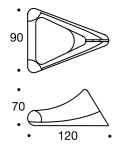

Ijack Player 200

Design by Innovation Design Office 2011
Original Innovation / All rights reserved

Volume: Inside 200 litre EPS Beads
Special styles: Only available as shown