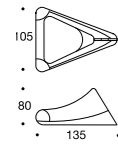

### Ikko chair

Styling by Innovation Design Office 2012 /  
Original Innovation / All rights reserved

Seat and back cushion size: 108 x 56 cm  
Seat and back cushion filling: Freon free foam  
Frame finish: Mat black powder coated steel  
Textiles: Available in all textiles. See page 65