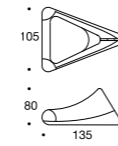

Player 300

Design by Innovation Design Office 2011
Original Innovation / All rights reserved
Volume: Inside 300 litre EPS Beads
Textiles: Available in all textiles. See page 65

Istar Player 200

Design by Innovation Design Office 2011
Original Innovation / All rights reserved

Volume: Inside 200 litre EPS Beads
Special styles: Only available as shown

Ijack Player 200

Design by Innovation Design Office 2011
Original Innovation / All rights reserved

Volume: Inside 200 litre EPS Beads
Special styles: Only available as shown

Coz Player

Design by Innovation Design Office 2014
Original Innovation / All rights reserved

Volume: Inside 300 litre EPS Beads
Special styles: Only available as shown dess. 611 and 610

Ijack Shuffle Puck

Design by Innovation Design Office 1999
Original Innovation / All rights reserved

Volume: Inside 200 litre EPS Beads
Textiles: Only available as shown.

Istar Shuffle Puck

Design by Innovation Design Office 1999
Original Innovation / All rights reserved

Volume: Inside 200 litre EPS Beads
Textiles: Only available as shown.

Shuffle Puck

Design by Innovation Design Office 1999
Original Innovation / All rights reserved

Volume: Inside 200 litre EPS Beads
Textiles: Available in all textiles. See page 65

Butt

Design by Jesper Elg 2002
Original Innovation / All rights reserved

Volume: Inside 100 litre EPS Beads
Textiles: Available in all textiles. See page 65